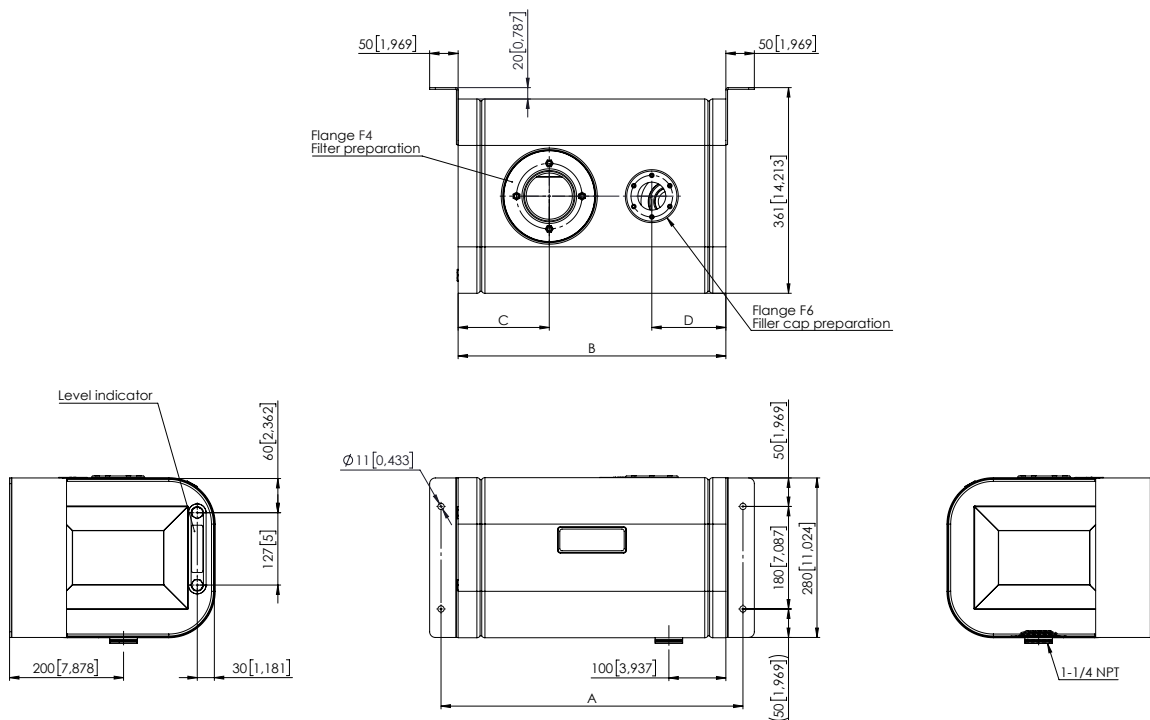

Material: Steel tank with deep-drawn side walls

Coating: double powder coating
(primer + final layer RAL 7021)

Equipped with: welded supports
return filter flange
oil level

Filler cap to be ordered separately, choosing between plastic or metallic version.

| Filling capacity | | Tank code | Weight | |
|------------------|-----------|--------------------|--------|------|
| lt | gal | | kg | lb |
| 30 | 8 | HUGL0203560 | 9,3 | 20,5 |
| 40 | 11 | HUGL0204760 | 10,9 | 24 |
| 50 | 13 | HUGL0205860 | 12,3 | 27,2 |

Tank dimensions

Dimensions in: mm [inch]

| lt | gal | A | | B | | C | | D | | Oil level min. capacity | | Oil level max. capacity | |
|----|-----------|-----|-------|-----|-------|-----|------|-----|------|-------------------------|-----|-------------------------|-----|
| | | mm | inch | mm | inch | mm | inch | mm | inch | lt | gal | lt | gal |
| 30 | 8 | 410 | 16,14 | 350 | 13,78 | 115 | 4,52 | 85 | 3,34 | 11 | 2,9 | 19,7 | 5,2 |
| 40 | 11 | 530 | 20,86 | 470 | 18,50 | 160 | 6,29 | 130 | 5,11 | 15,1 | 4 | 27,3 | 7,2 |
| 50 | 13 | 640 | 25,19 | 580 | 22,83 | | | | | 18,9 | 5 | 34 | 9 |